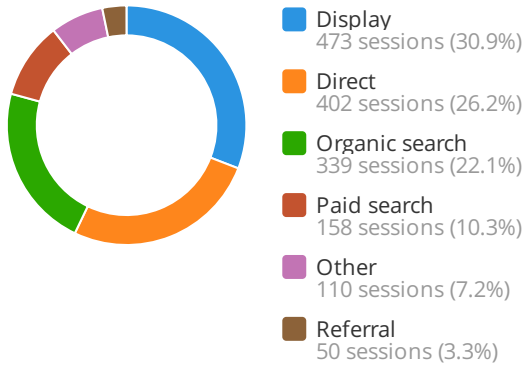

23 + 15%

The total number of conversions

Google Analytics: Metrics Chart

Account: Pulse | View: PulseInc.com | Traffic channel: All | Period: 06 Jun - 12 Jun, 2018

Google Analytics: Top Traffic Channels

Account: Pulse | View: PulseInc.com | Period: 06 Jun - 12 Jun, 2018

Total: 1,532 sessions (100%)

Google Analytics: New Vs Returning Visitors

Account: Pulse | View: PulseInc.com | Traffic channel: All | Period: 06 Jun - 12 Jun, 2018

Total: 1,532 sessions (100%)

Google Analytics: Top Pageviews

Account: Pulse | View: PulseInc.com | Traffic channel: All | Period: 06 Jun - 12 Jun, 2018

No.	Page	Pageviews ▼	% Pageviews
1	/revenue-cycle-management/	710	28.02%
2	/	635	25.06%
3	/careers/	220	8.68%
4	/about-pulse/	114	4.50%
5	/ebook-rcm/	90	3.55%
6	/practice-management/	88	3.47%
7	/stories/	88	3.47%
8	/about-pulse/locations/	61	2.41%
9	/electronic-health-records/	57	2.25%
10	/contact/	52	2.05%