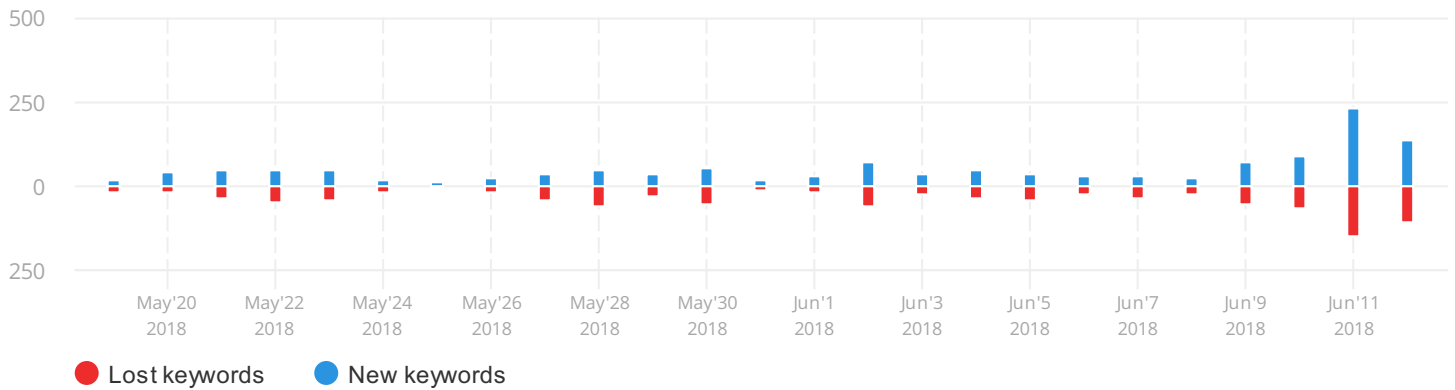

Keywords

Keyword Rankings 1 - 1 (1)

Keyword	SERP Features	pulseinc.com		CPC	Volume ▼
		13 Jun	Diff		
1. revenue cycle management		18	+3	26.47	4,400

New vs Lost Organic Keywords

pulseinc.com | US | 1 Month