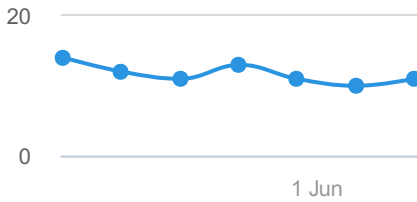

Errors

11 +1

Warnings

448 +39

Notices

766 +750

Top Issues

2 pages returned 4XX status code	errors	0% of total issues
2 pages have a meta refresh tag	errors	0% of total issues
2 internal links are broken	errors	0% of total issues