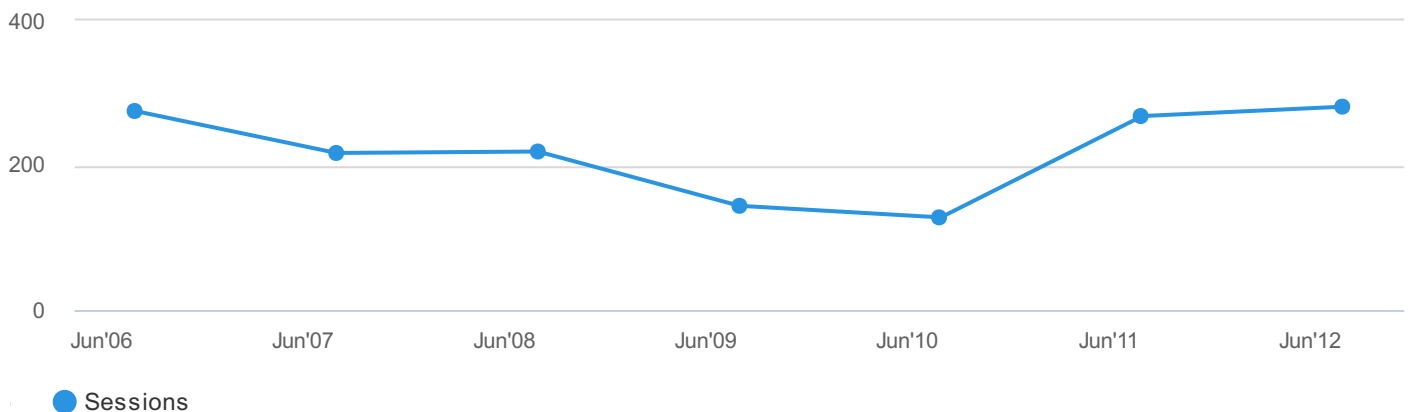

Sessions

1.5K + 8%

The number of sessions within the date range

New Sessions

53.20% - 5%

An estimate of the percentage of first time visits

Pages / Sessions

1.65 - 5%

The average number of pages viewed during a session

Bounce Rate

74.67% + 2%

The percentage of single-page visits

Avg. Session Duration

00:01:12 - 8%

The average length of a Session

Goal Completions

23 + 15%

The total number of conversions

Google Analytics: Metrics Chart

Account: Pulse | View: PulseInc.com | Traffic channel: All | Period: 06 Jun - 12 Jun, 2018

Google Analytics: Top Traffic Channels

Account: Pulse | View: PulseInc.com | Period: 06 Jun - 12 Jun, 2018

Total: 1,532 sessions (100%)

Google Analytics: New Vs Returning Visitors

Account: Pulse | View: PulseInc.com | Traffic channel: All | Period: 06 Jun - 12 Jun, 2018

Total: 1,532 sessions (100%)

Google Analytics: Top Pageviews