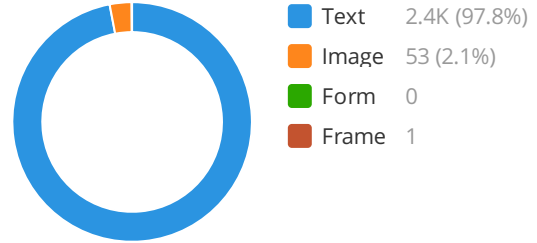

Backlinks

Backlinks: Summary

Root Domain: pulseinc.com

2.5K TOTAL BACKLINKS

Referring Domains	235
Referring IPs	247

Backlinks: Types

Root Domain: pulseinc.com