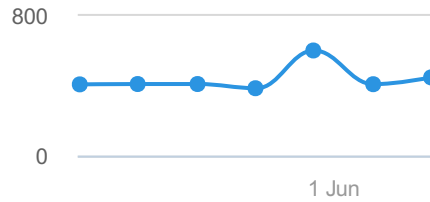

Errors

11 +1

Warnings

448 +39

Notices

766 +750

Top Issues

2 pages returned 4XX status code	errors	0% of total issues
2 pages have a meta refresh tag	errors	0% of total issues
2 internal links are broken	errors	0% of total issues