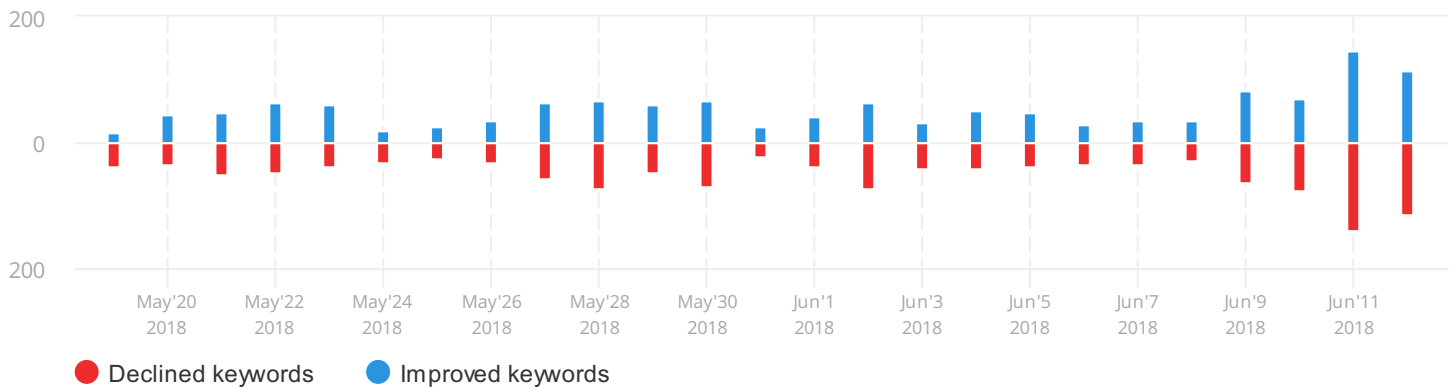

Improved vs Declined Organic Keywords

pulseinc.com | US | 1 Month