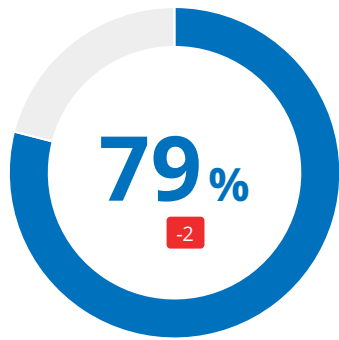

Site Audit

Total Score