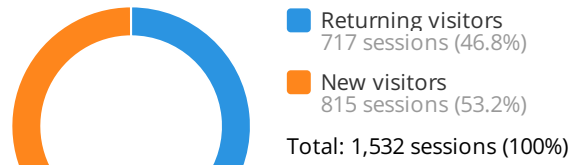

23 + 15%

The total number of conversions

Google Analytics: Metrics Chart

Account: Pulse | View: PulseInc.com | Traffic channel: All | Period: 06 Jun - 12 Jun, 2018

Google Analytics: Top Traffic Channels

Account: Pulse | View: PulseInc.com | Period: 06 Jun - 12 Jun, 2018

Total: 1,532 sessions (100%)

Google Analytics: New Vs Returning Visitors

Account: Pulse | View: PulseInc.com | Traffic channel: All | Period: 06 Jun - 12 Jun, 2018

Total: 1,532 sessions (100%)

Google Analytics: Top Pageviews