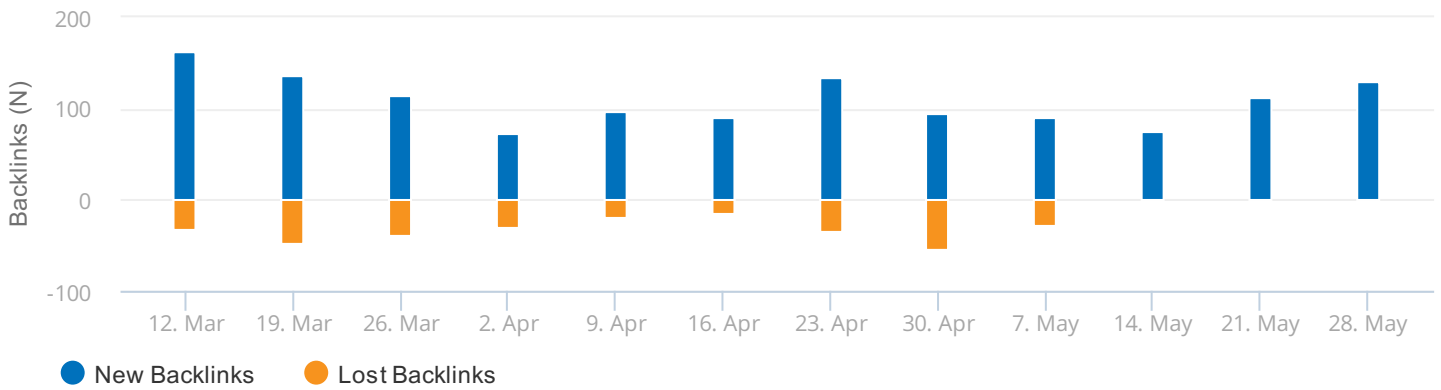

New & Lost Backlinks

pulseinc.com | 3 Months